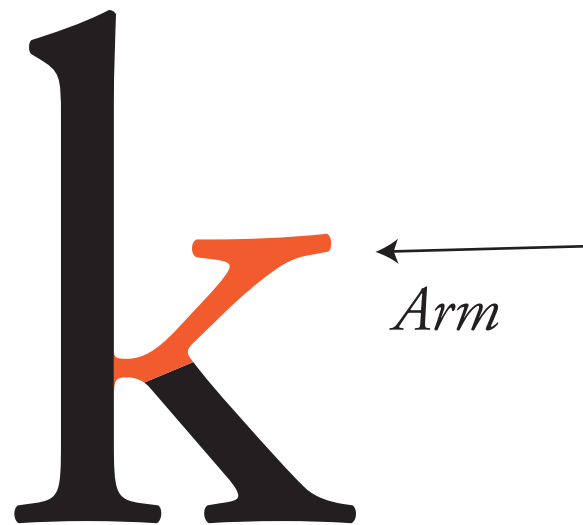

midline
baseline

x-height { main portion of lowercase letter

x a n

x-height: *the distance between the baseline and the top of the main portion of a lower case form (originally based on the lowercase x).*

serif vs. sans serif

serif

a stroke stemming off main stems of a letterform

sans serif

without serif

bracketed serifs

A curved or wedge-like connection between the stem and serif of some fonts.

slab serifs & unbracketed serifs

attach directly to the strokes of the letterform, sometimes abruptly or at right angles.

parts of the letter (think animal anatomy!)

Stem

Counter

stress

Crossbar

Crosstroke

link

loop

Apex:

Vertex:

bowl

end strokes & decorative strokes

ligatures

f f f f f f f f

f f f f f f f f